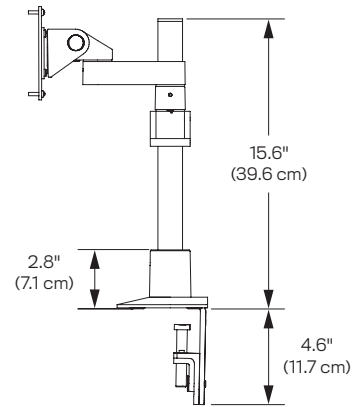

SIDE BY SIDE MONITOR ARM (MAHD-9120)

MAHD-9120 SPECIFICATIONS

- **Screen Size:** Up to 24"
- **Height Adjustment:** Adjusts anywhere along pole
- **Extension Range:** 14"
- **Weight Capacity:** 40 lbs. per monitor
- **Mount Configurations:** Desk Edge, Thru-Desk, Grommet, Wall, Reverse Wall, Side Bolt
- **VESA Compatibility:** 75 & 100mm, adapter included
- **Warranty:** 10 Years

FINISH: Black
(Silver is available on request)

Six Mounting Options

Features an innovative mount which offers six mounting options in one kit.