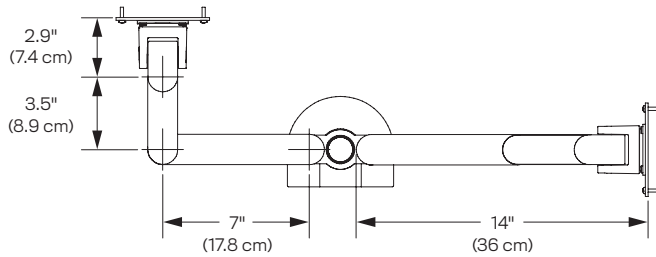

SIDE BY SIDE MONITOR ARM (MAHD-9120)

MAHD-9120 SPECIFICATIONS

- **Screen Size:** Up to 24"
- **Height Adjustment:** Adjusts anywhere along pole
- **Extension Range:** 14"
- **Weight Capacity:** 40 lbs. per monitor
- **Mount Configurations:** Desk Edge, Thru-Desk, Grommet, Wall, Reverse Wall, Side Bolt
- **VESA Compatibility:** 75 & 100mm, adapter included
- **Warranty:** 10 Years

FINISH: Black
(Silver is available on request)

Six Mounting Options

Features an innovative mount which offers six mounting options in one kit.