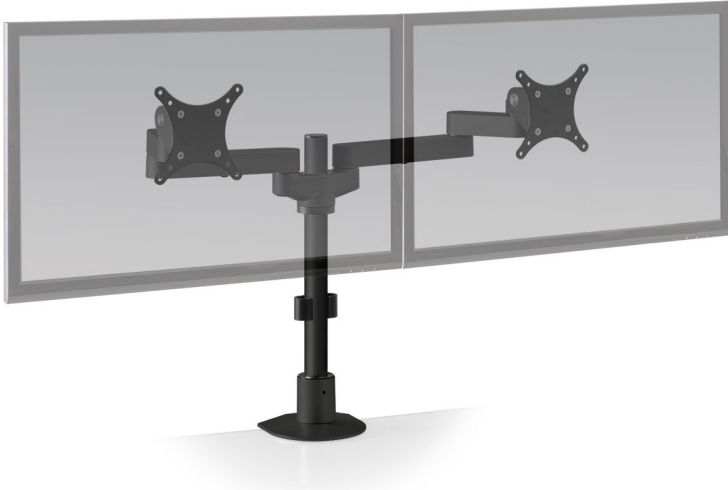

**SIDE BY SIDE MONITOR ARM (MAHD-9120)**

**MAHD-9120 SPECIFICATIONS**

- Screen Size:** Up to 24"
- Height Adjustment:** Adjusts anywhere along pole
- Extension Range:** 14"
- Weight Capacity:** 40 lbs. per monitor
- Mount Configurations:** Desk Edge, Thru-Desk, Grommet, Wall, Reverse Wall, Side Bolt
- VESA Compatibility:** 75 & 100mm, adapter included
- Warranty:** 10 Years

**FINISH:** Black  
(Silver is available on request)

**Six Mounting Options**

Features an innovative mount which offers six mounting options in one kit.