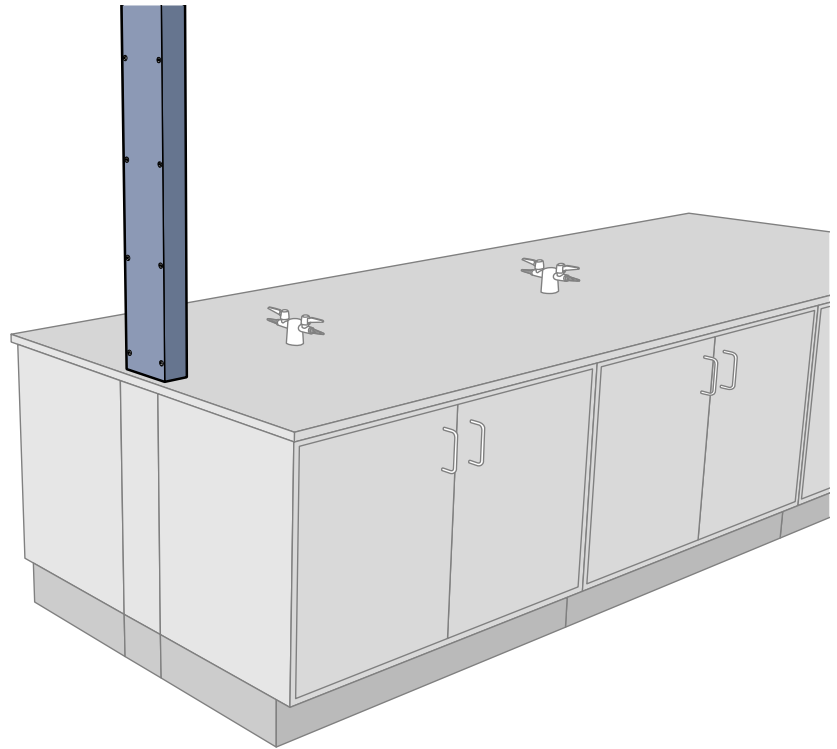

VERTICAL POWER POLES

Vertical Power Poles (variable height x 7" W x 3" D) are used to contain utilities originating from the ceiling such as electric, plumbing or gas.

VPP-60 (60" Height)

VPP-96 (96" Height)

Custom Vertical Power Poles

Teclab is happy to make custom sizes. Such as the 24" wide model shown here.