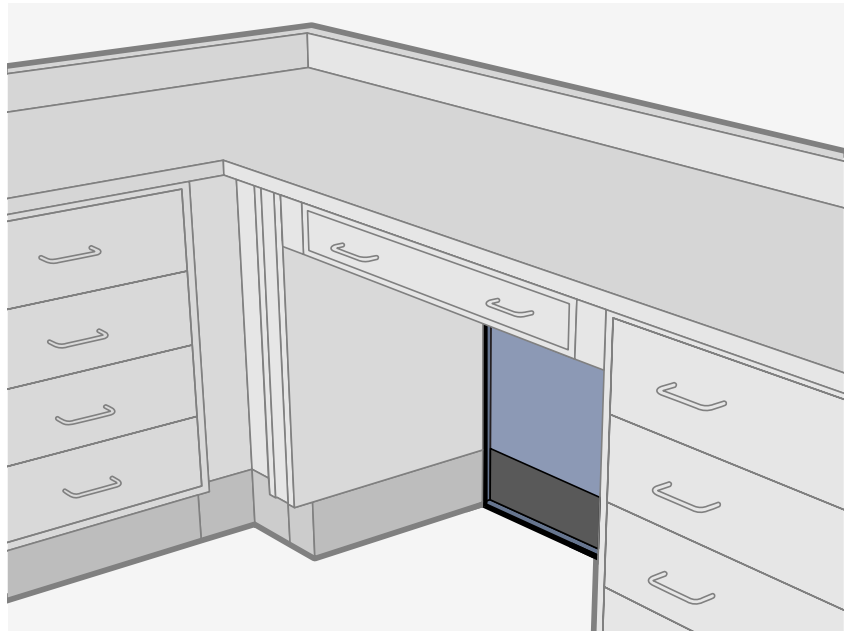

**MODESTY PANELS**

Each Modesty Panel is a reinforced assembly and is finished in the same manner as the Base Cabinets. Modesty Panels extend between Base Cabinets or Panel Legs to provide stability to some workbenches. Modesty Panels also provide some privacy and can be used to hide plumbing, wiring or duct work behind the workbench.

**Modesty Panels** for laboratory style (wetlab) cabinets are available in four heights:

**WMP-15** for bench-height cabinets

**WMPA-15** bench-height cabinets with an Apron Drawer.

**WMP-10** desk-height cabinets

**WMPA-10** desk-height cabinets with an Apron Drawer.

**BENCH-HIGH (WMP-15)  
Modesty Panel Dimensions**

**DESK-HIGH (WMP-10)  
Modesty Panel Dimensions**