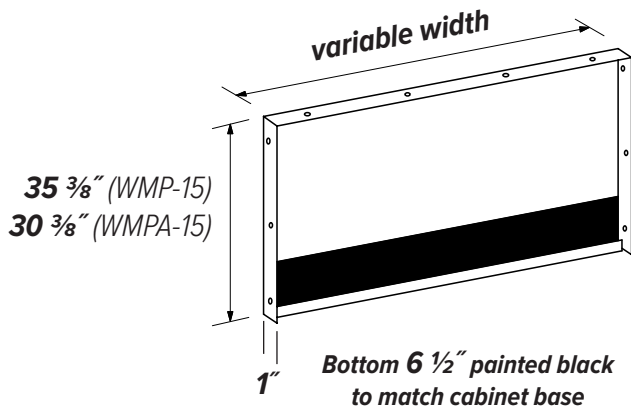

**MODESTY PANELS**

Each Modesty Panel is a reinforced assembly and is finished in the same manner as the Base Cabinets. Modesty Panels extend between Base Cabinets or Panel Legs to provide stability to some workbenches. Modesty Panels also provide some privacy and can be used to hide plumbing, wiring or duct work behind the workbench.

**Modesty Panels** for laboratory style (wetlab) cabinets are available in four heights:

**WMP-15** for bench-height cabinets

**WMPA-15** bench-height cabinets with an Apron Drawer.

**WMP-10** desk-height cabinets

**WMPA-10** desk-height cabinets with an Apron Drawer.

**BENCH-HIGH (WMP-15)  
Modesty Panel Dimensions**

**DESK-HIGH (WMP-10)  
Modesty Panel Dimensions**