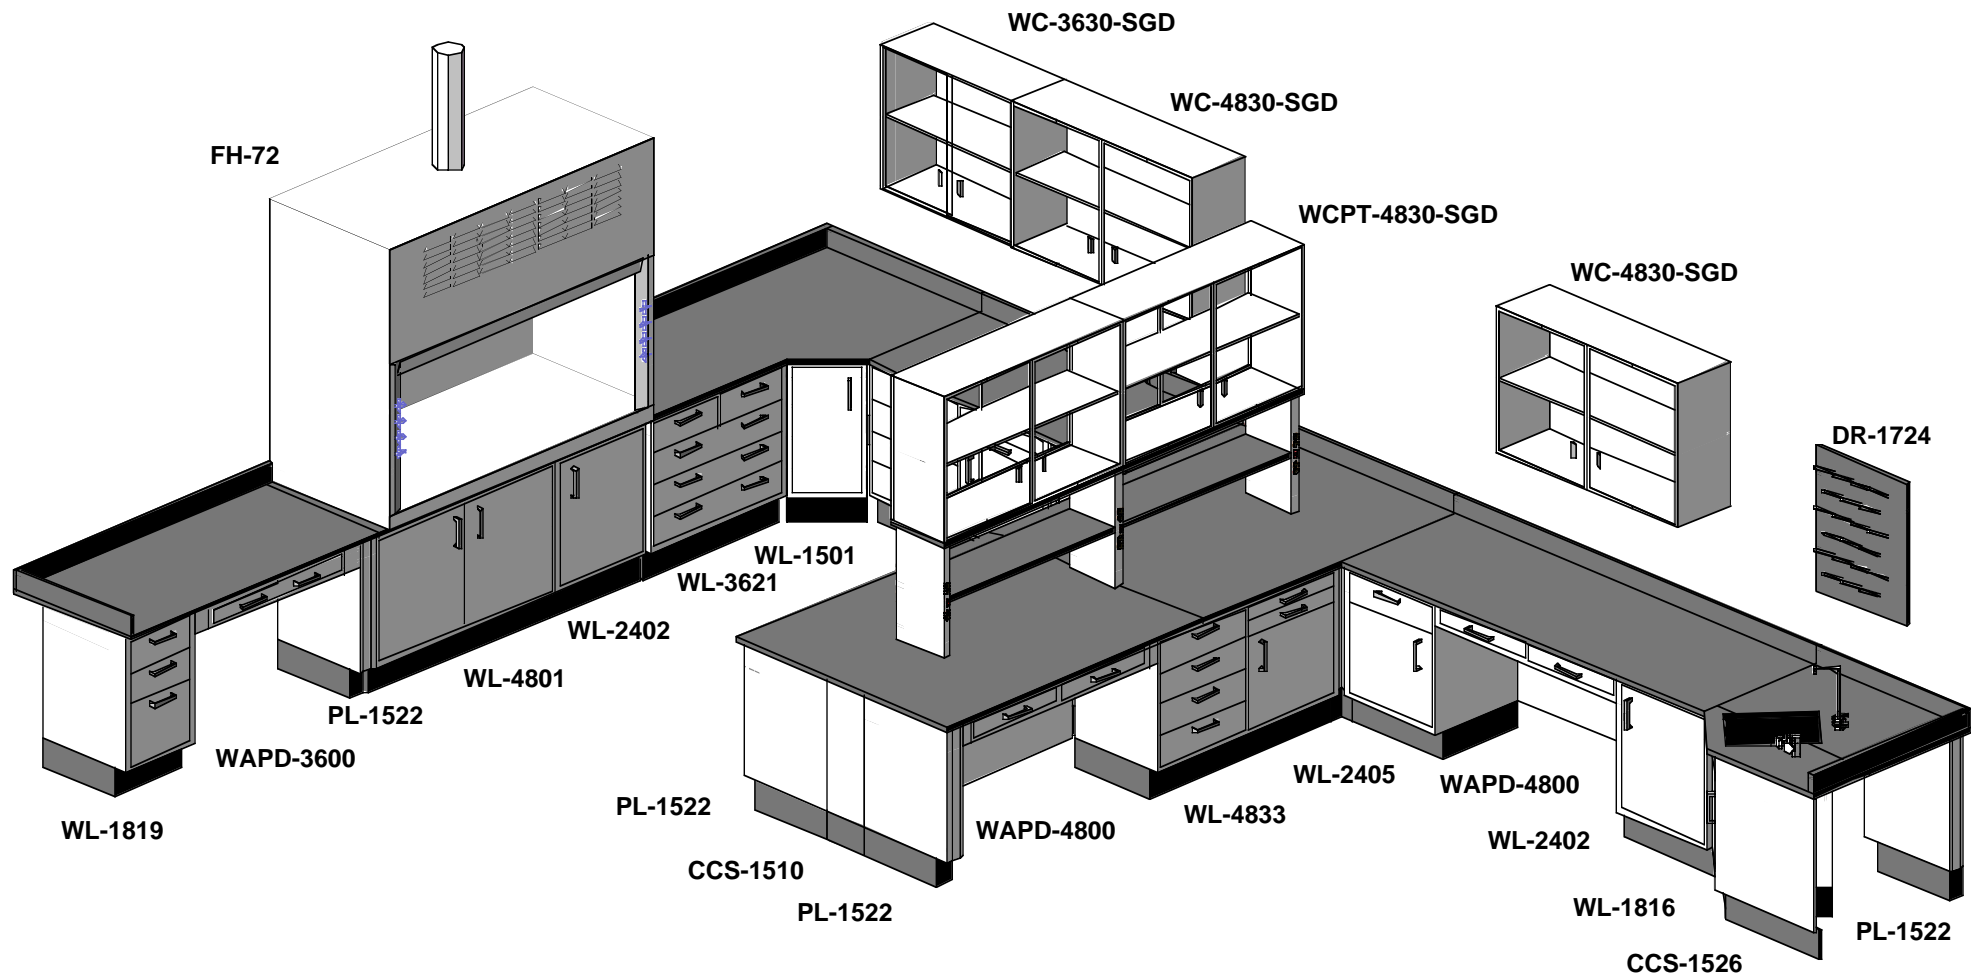

**Quality Control Lab**

Storage Cabinets

# Quality Control Lab

Quality Control Lab

WWW.TECLAB.COM

WC-3630-SGD

DR-1724

WC-4830-SGD

WCPT-4830-SGD

FH-48

WC-4830-SGD

CCS-1508

WL-3601

WL-2406

CCS-1516

WL-2405

WAPD-3000

WL-4810