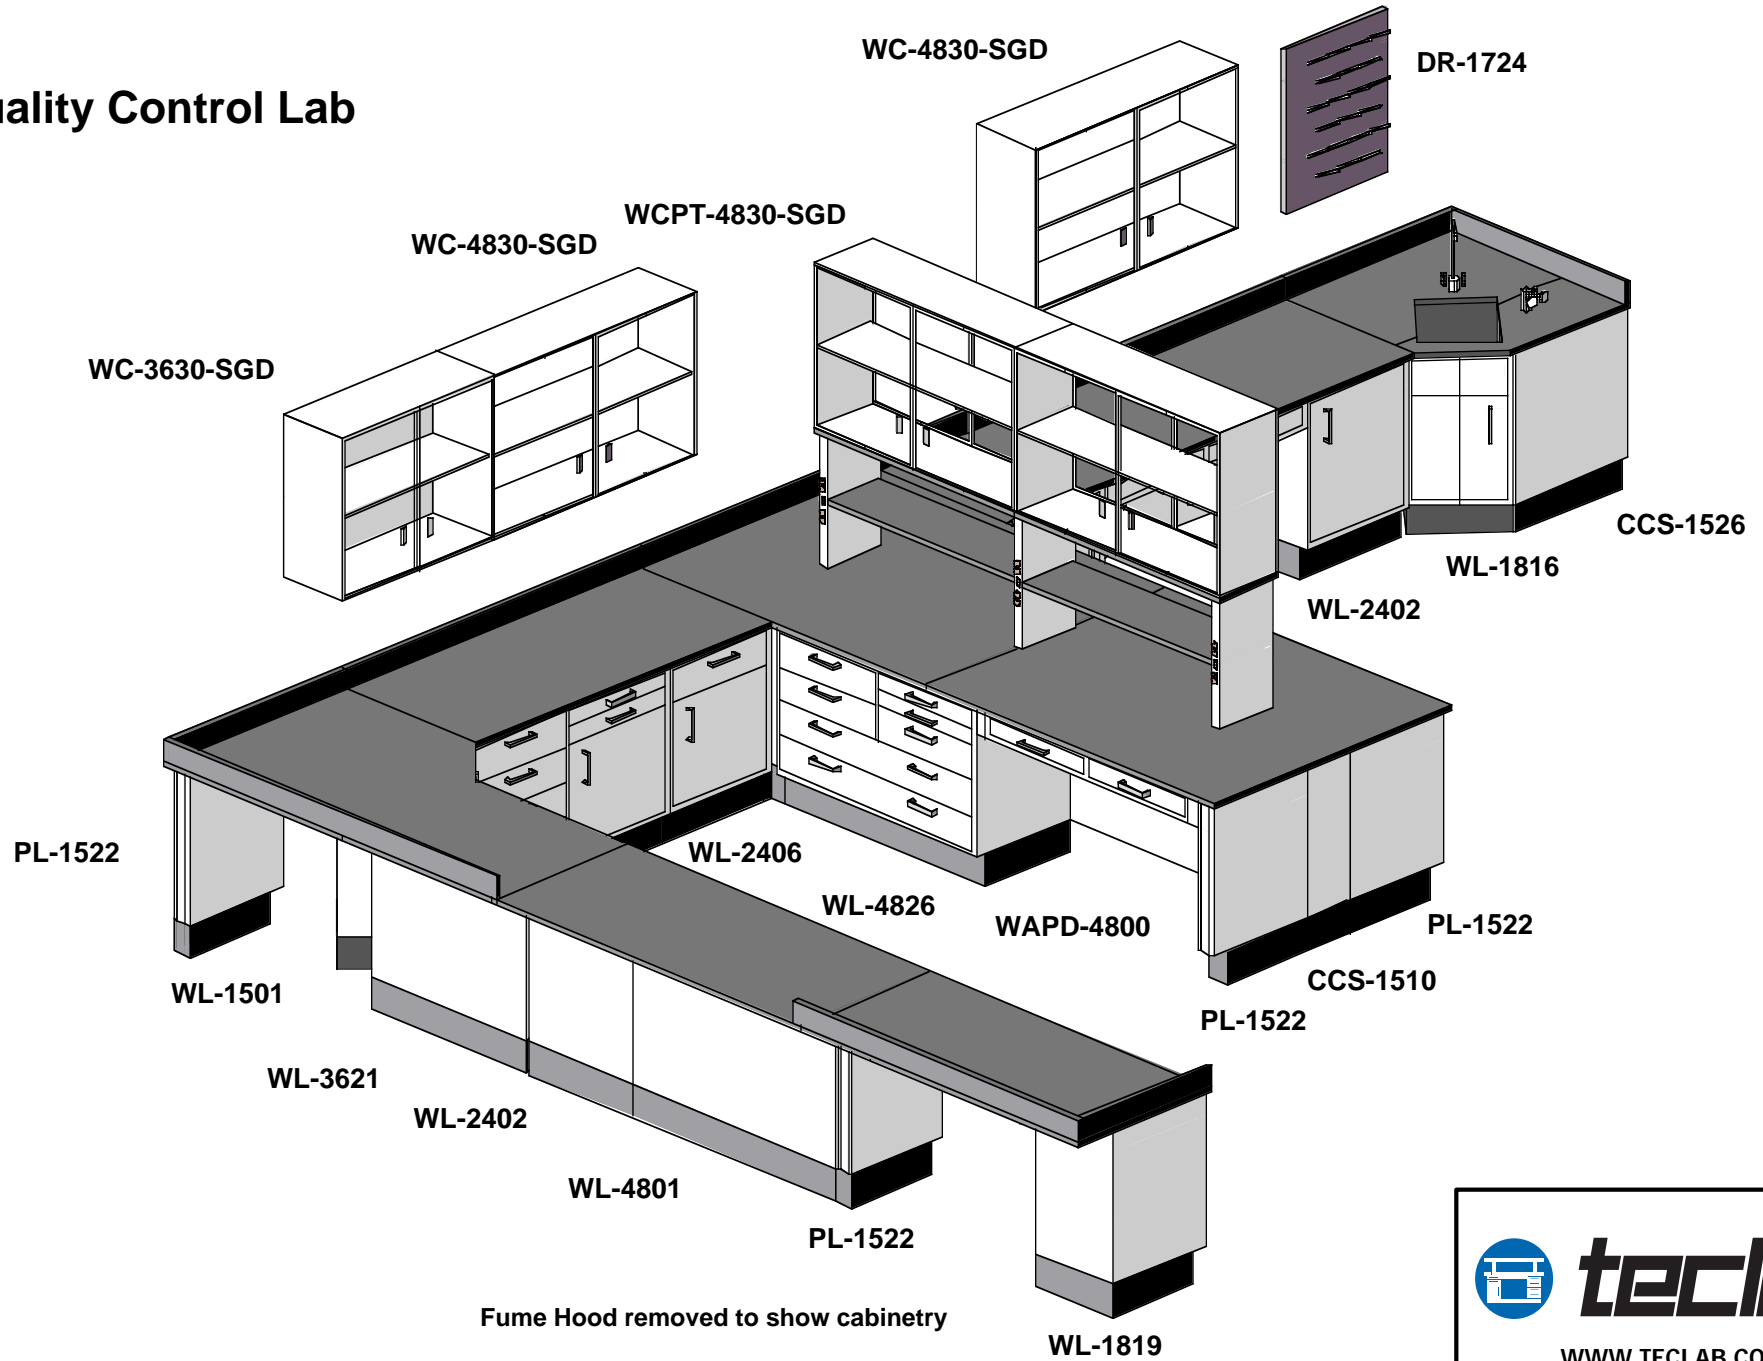

**Quality Control Lab**

Storage Cabinets

# Quality Control Lab

Quality Control Lab

WWW.TECLAB.COM

WC-3630-SGD

DR-1724

WC-4830-SGD

WCPT-4830-SGD

FH-48

WC-4830-SGD

CCS-1508

WL-3601

WL-2406

CCS-1516

WL-2405

WAPD-3000

WL-4810

# Process Lab