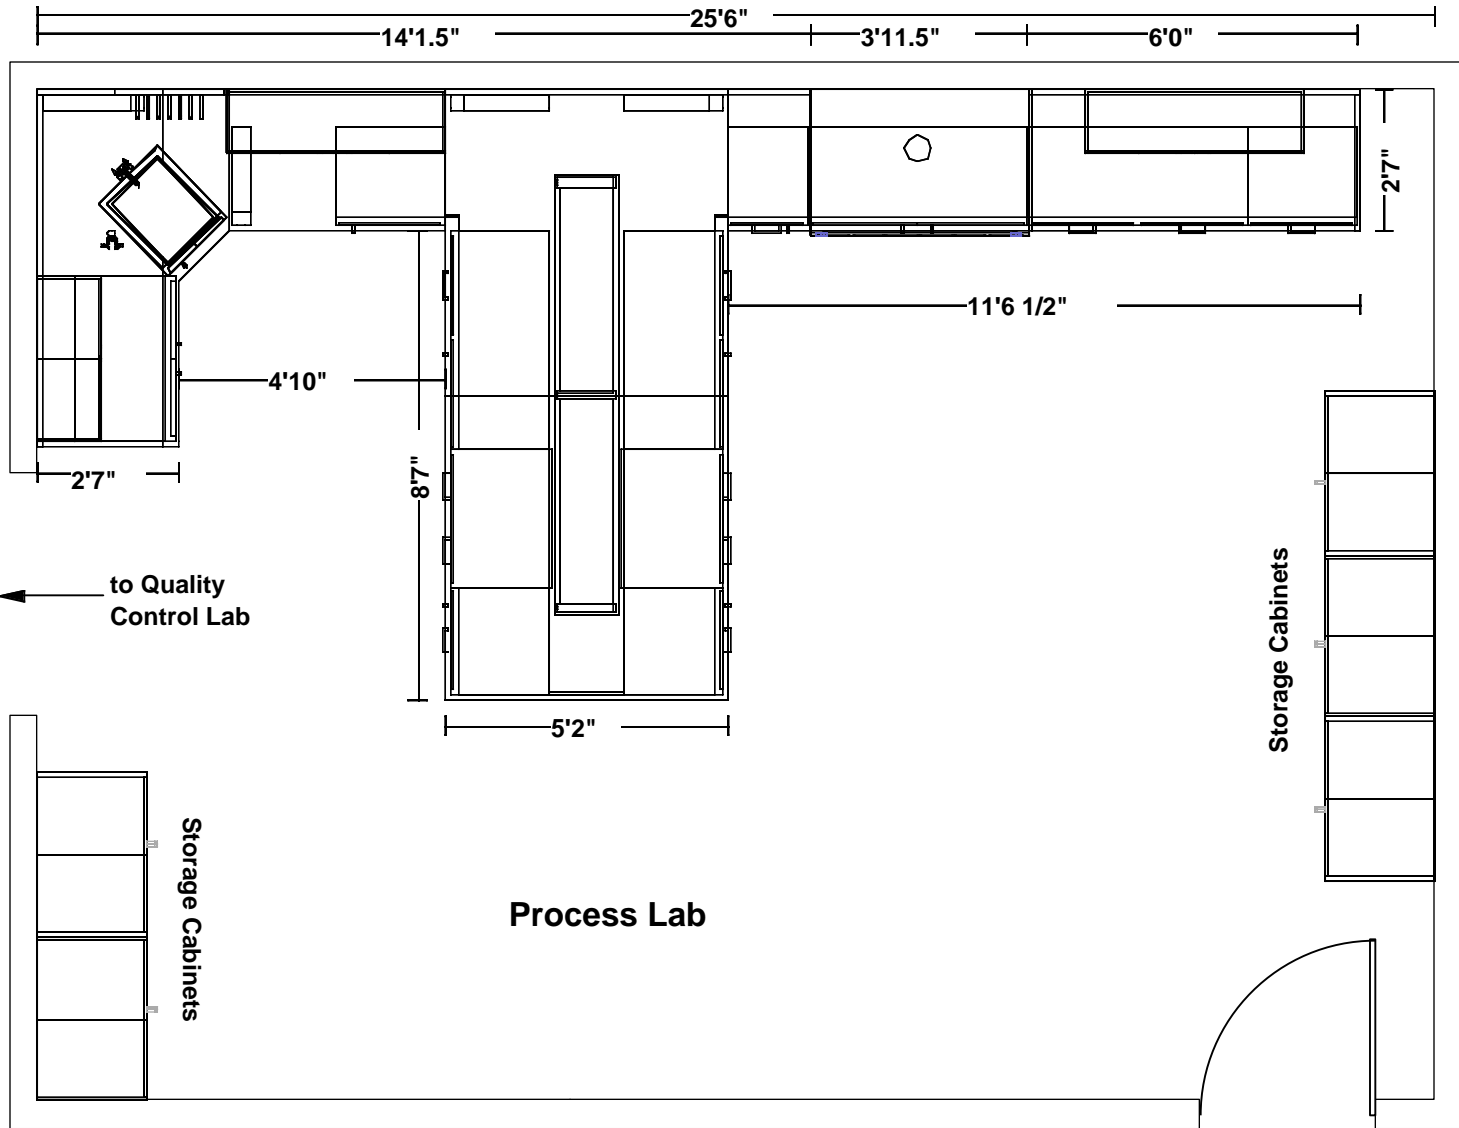

# Quality Control Lab

Quality Control Lab

WWW.TECLAB.COM

WC-3630-SGD

DR-1724

WC-4830-SGD

WCPT-4830-SGD

FH-48